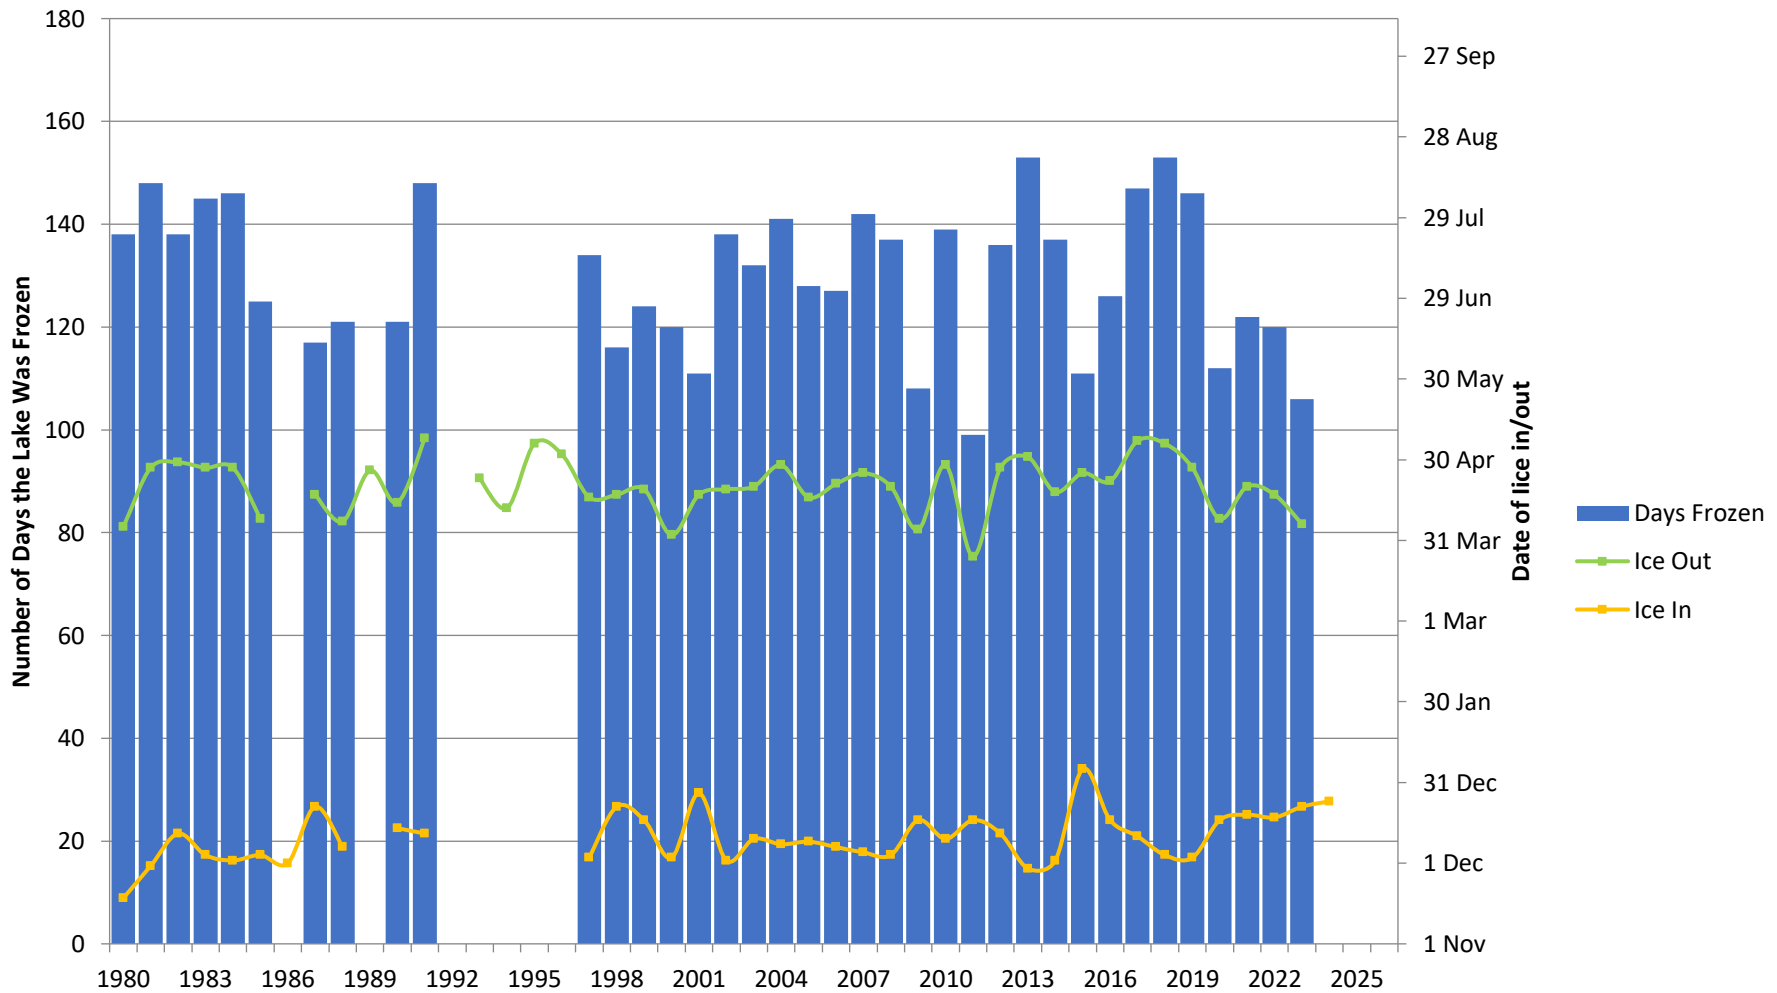

Lake St. Peter Ice Data

Four Decades - from 1980 to 2025

Notes:

1. Data received on 28 June 2015 from Charlie Foster, born 1936, lifelong resident of Lake St. Peter.
2. "Total days frozen" are only plotted where both the "ice in" and "ice out" dates are available.
3. Winter of 2006/07 saw the lake freeze and thaw three times: 7-24 Dec (approx.) 27 Dec-5 Jan, and 10 Jan-21 Apr. This graph shows the first freeze and last thaw.